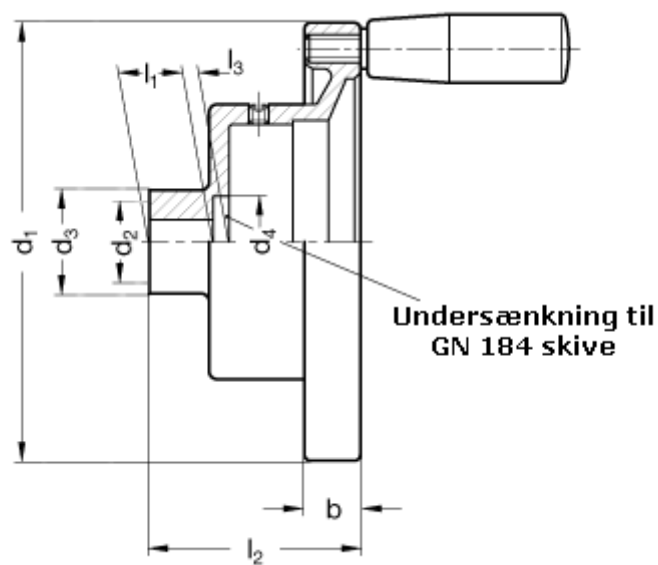

Article number: 20589299

Description: E+G Disc handwheel
GN 323.8-125-K12-R

Measures

$b = 15$

$l_4 = 18$

$d_1 = 125$

$d_2 = 12$

$d_3 = 31$

$d_4 = 25,5$

$l_1 = 18$

$l_2 = 61$

$l_3 = 4$